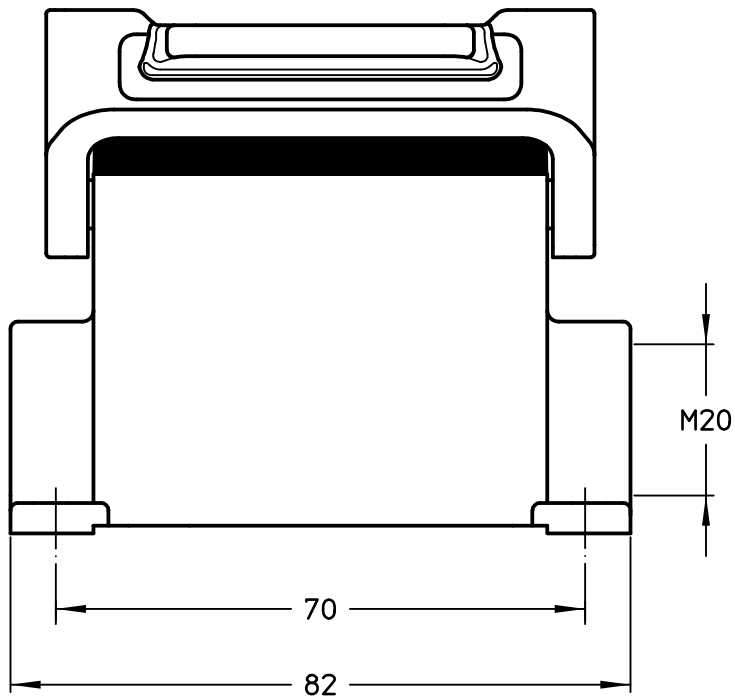

1

2

3

Dimensions  
in mm

Simplified representation with dimensions without tolerance

Original Size A4

MLP 06 L220

Date 22/02/22

surface mounting housing, size "44.27", 1x M20 side entry,

Sign. G. Renna

with 1 IL-BRID lever

Scale  
1:1

1

2

3