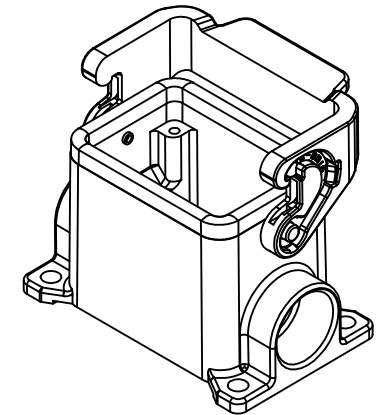

1

2

3

Dimensions  
in mm

Simplified representation with dimensions without tolerance

Original Size A4

MLP 06 L220

Date 22/02/22

surface mounting housing, size "44.27", 1x M20 side entry,

Sign. G. Renna

with 1 IL-BRID lever

Scale  
1:1

1

2

3