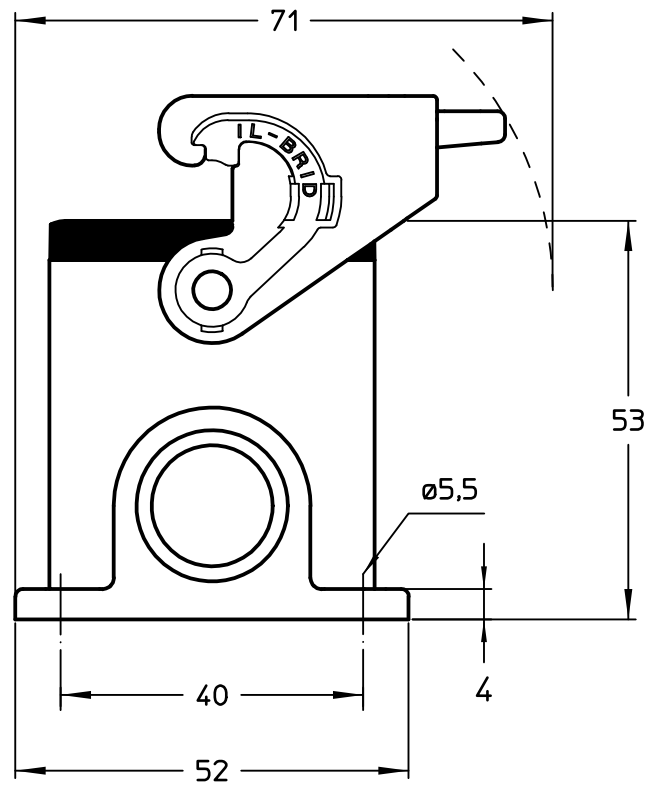

1

2

3

Dimensions  
in mm

Simplified representation with dimensions without tolerance

Original Size A4

MLP 06 L220

Date 22/02/22

surface mounting housing, size "44.27", 1x M20 side entry,

Sign. G. Renna

with 1 IL-BRID lever

Scale  
1:1

1

2

3